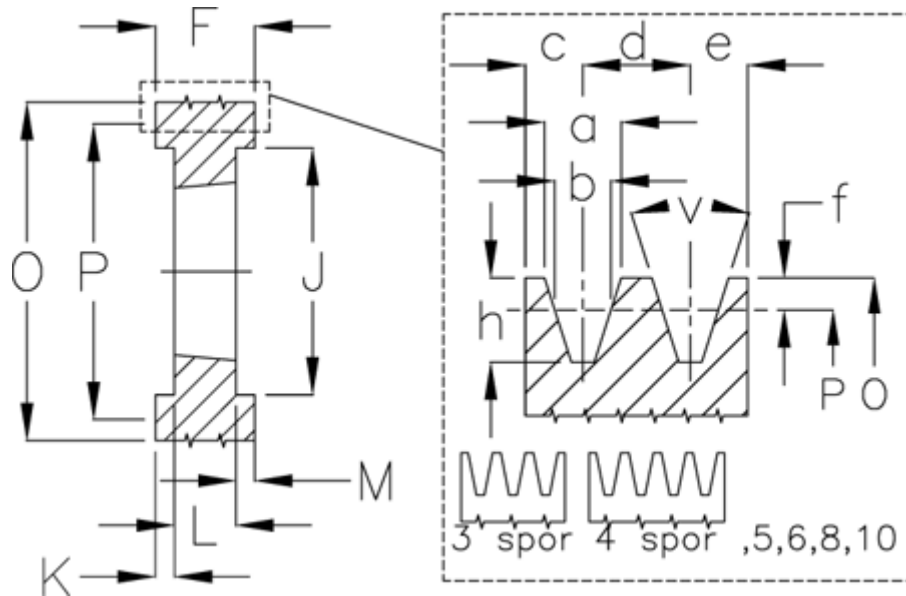

Article number: 604110018005

Description: V-belt pulley SPA 180/5 TL3020

Measures

a	= 12.7	For bush	= 3020	O	= 185.5
b	= 11.0	h	= 13.8	P	= 180
Bush ζ max	= 75	J	= 146	Type	= SPA
c	= 10.0	K	= -	v	= 38 degrees
d	= 15.0	L	= 51		
e	= 10.0	m	= 29.0		
f	= 2.8	N	= -		
F	= 80	Number of ribs	= 5		